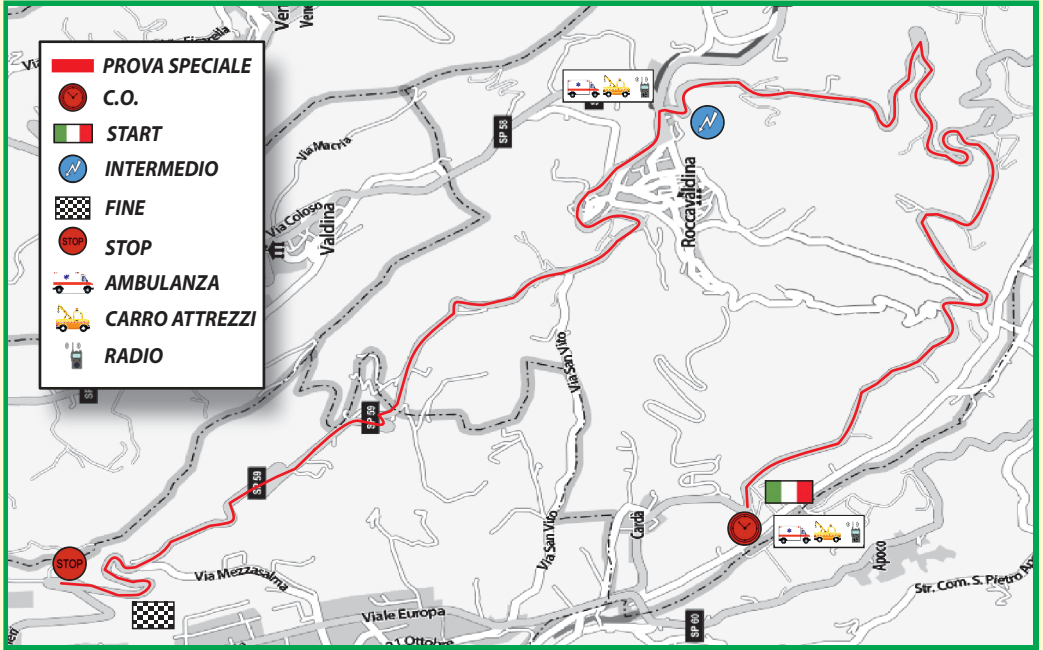

PS. 3-6-9 New Roccavaldina Km 8,45

C.O.

START

FINE

STOP